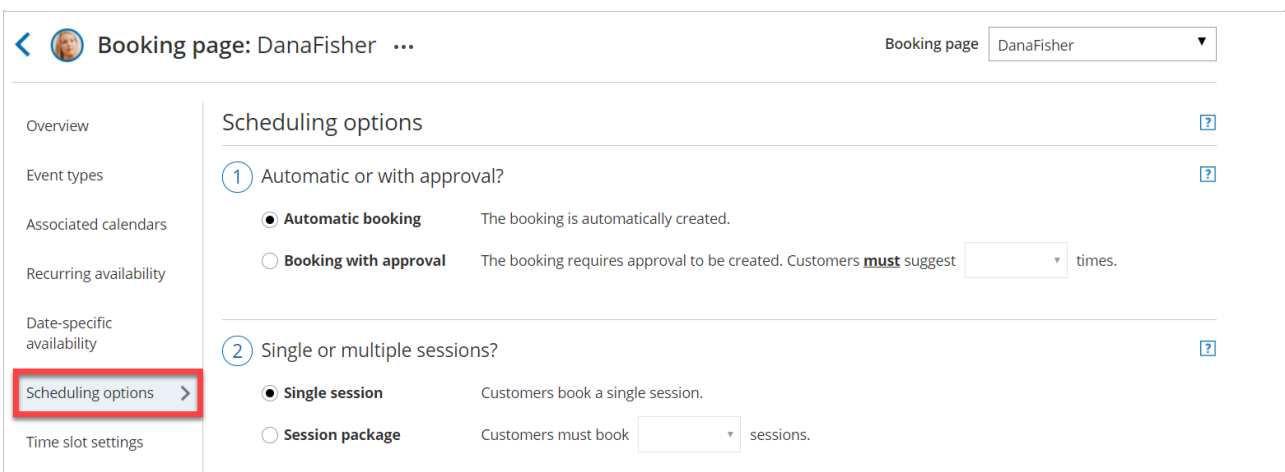

### Booking pages associated with Event types

For Booking pages **associated** with Event types (recommended), go to **Booking pages** in the bar on the left, select the relevant **Event type**, and go to the **Scheduling options** section (Figure 1).

Figure 2: Scheduling options section when your Booking page is not associated with Event types

### Booking pages not associated with Event types

For Booking pages **not associated** with Event types, go to **Booking pages** in the bar on the left, select the relevant **Booking page**, and go to the **Scheduling options** section (Figure 2).

Figure 1: Scheduling options section when your Booking page has associated Event types