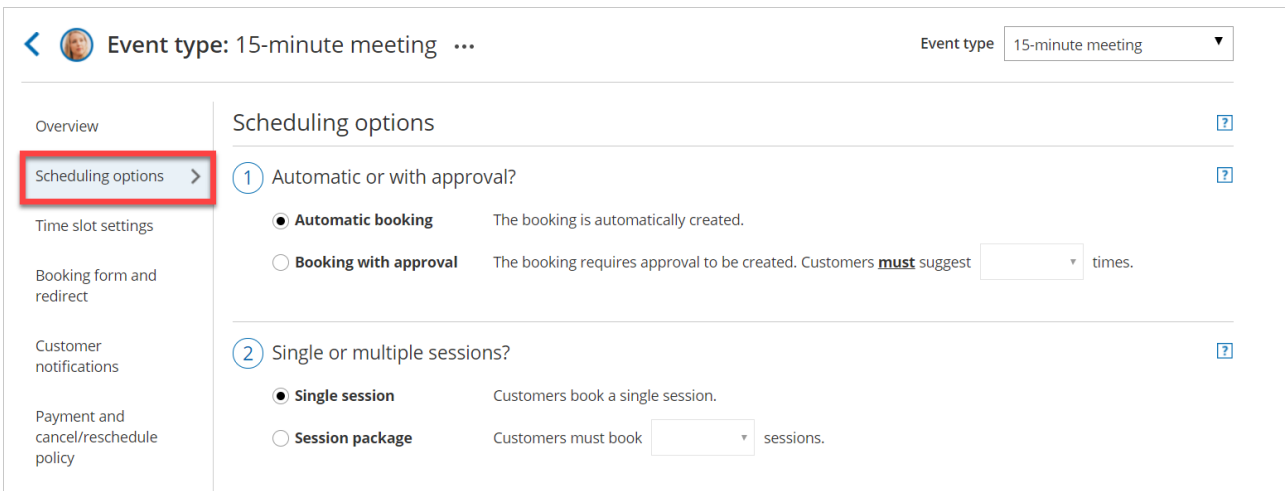

## Location of the Scheduling options [Legacy]

Scheduling options are located on the [Booking page](#) by default. If you associate [Event types](#) with your Booking page, the **Scheduling options** section is located on the Event type. This allows you to standardize the settings for your scheduling scenarios. [Learn more about associating Event types with Booking pages](#)

### Booking pages associated with Event types

For Booking pages **associated** with Event types (recommended), go to **Booking pages** in the bar on the left, select the relevant **Event type**, and go to the **Scheduling options** section (Figure 1).

Figure 2: Scheduling options section when your Booking page is not associated with Event types

### Booking pages not associated with Event types

For Booking pages **not associated** with Event types, go to **Booking pages** in the bar on the left, select the relevant **Booking page**, and go to the **Scheduling options** section (Figure 2).