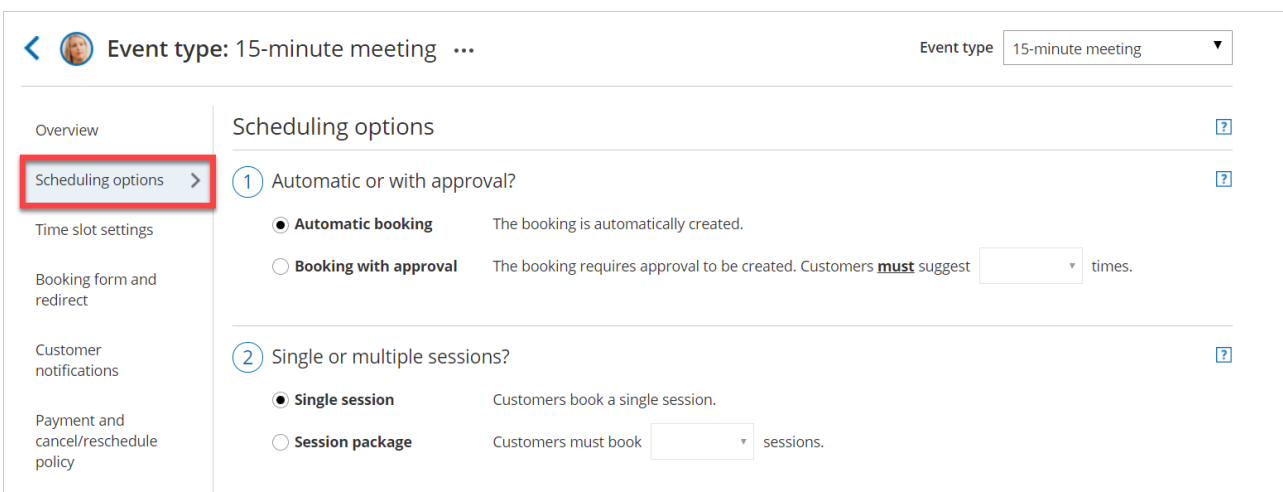

Location of the Scheduling options section

Last Modified on Jul 16, 2020

Scheduling options are located on the [Booking page](#) by default. If you associate [Event types](#) with your Booking page, the **Scheduling options** section is located on the Event type. This allows you to standardize the settings for your scheduling scenarios. [Learn more about associating Event types with Booking pages](#)

Booking pages associated with Event types

For Booking pages **associated** with Event types (recommended), go to **Setup -> ScheduleOnce setup**, select the relevant **Event type**, and go to the **Scheduling options** section (Figure 1).

Figure 2: Scheduling options section when your Booking page is not associated with Event types

Booking pages not associated with Event types

For Booking pages **not associated** with Event types, go to **Setup -> ScheduleOnce setup**, select the relevant **Booking page**, and go to the **Scheduling options** section (Figure 2).

Figure 1: Scheduling options section when your Booking page has associated Event types