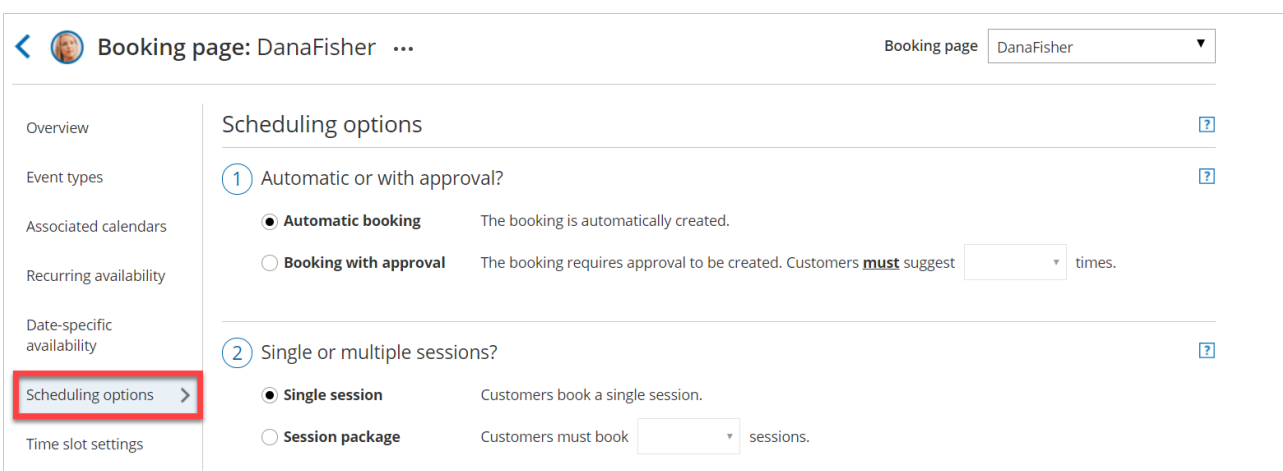

Location of the Scheduling options section

Last Modified on Jul 16, 2020

Scheduling options are located on the [Booking page](#) by default. If you associate [Event types](#) with your Booking page, the **Scheduling options** section is located on the Event type. This allows you to standardize the settings for your scheduling scenarios. [Learn more about associating Event types with Booking pages](#)

Booking pages associated with Event types

For Booking pages **associated** with Event types (recommended), go to **Setup -> ScheduleOnce setup**, select the relevant **Event type**, and go to the **Scheduling options** section (Figure 1).

Figure 2: Scheduling options section when your Booking page is not associated with Event types

Booking pages not associated with Event types

For Booking pages **not associated** with Event types, go to **Setup -> ScheduleOnce setup**, select the relevant **Booking page**, and go to the **Scheduling options** section (Figure 2).

Figure 1: Scheduling options section when your Booking page has associated Event types